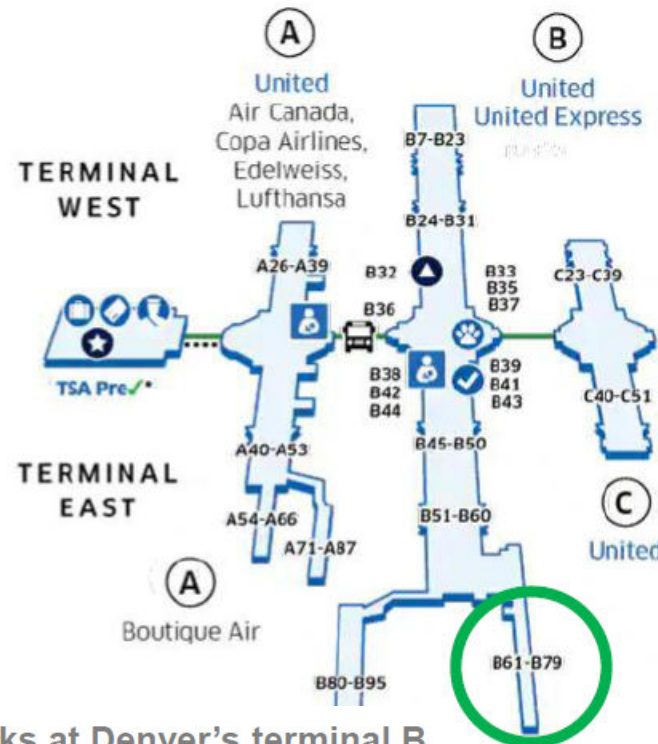

Chicago O'Hare International Airport Domestic Terminals

United Express parks
at O'Hare terminals 1 and 2

GROUND TRANSPORTATION

SALINA REGIONAL AIRPORT

Free Parking at Salina Regional Airport

SALINAAIRPORT.COM - Ground Transportation

Uber | Lyft

SALINA HOTELS & ATTRACTIONS

VisitSalinaKS.org
SalinaAE.com

Denver International Airport Terminals

Scan to get the app

- Quickly check in
- Manage your trip
- Check flight status

United Express parks at Denver's terminal B,
typically between B61 and B79

DENVER INTERNATIONAL AIRPORT

A Line Commuter Rail (RTD) | RTD-Denver.com
Hotel Shuttles, Taxi Services, Rental Cars | FlyDenver.com

DENVER HOTELS & ATTRACTIONS

VisitDenver.com

O'HARE INTERNATIONAL AIRPORT