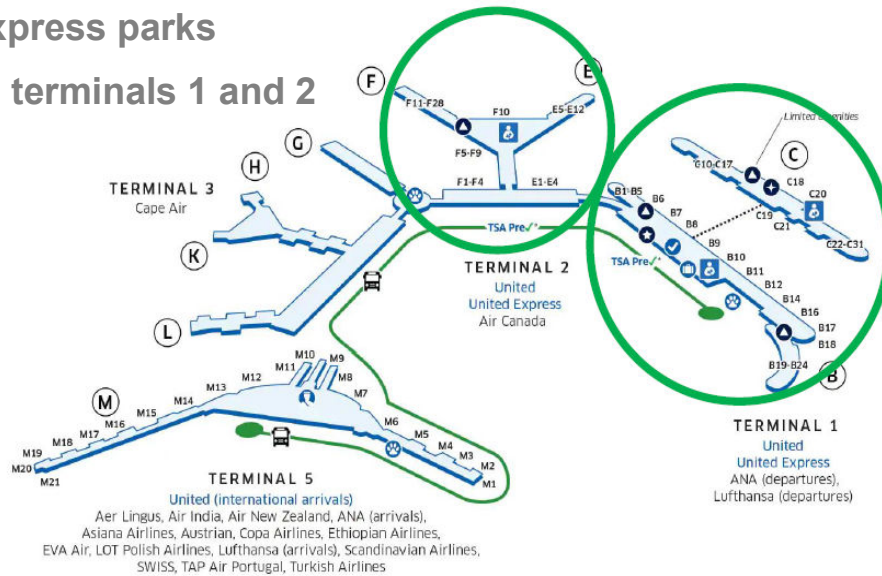

Chicago O'Hare International Airport Domestic Terminals

United Express parks
at O'Hare terminals 1 and 2

GROUND TRANSPORTATION

SALINA REGIONAL AIRPORT

Free Parking at Salina Regional Airport

SALINAAIRPORT.COM - Ground Transportation

Car Rentals

Hertz —785-827-7237 | hertz.com
Enterprise —785-825-1100 | enterprise.com
Long McArthur —785-404-2857

Ride Services

OCCK CityGo Shuttle —785-826-1583
All-Radio Cab—785-825-4646 (cash only)
Friendly Transport LLC —785-422-8177

Uber | Lyft

SALINA HOTELS & ATTRACTIONS

VisitSalinaKS.org
SalinaAE.com

Denver International Airport Terminals

Scan to get the app

- Quickly check in
- Manage your trip
- Check flight status

United Express parks at Denver's terminal B,
typically between B61 and B79