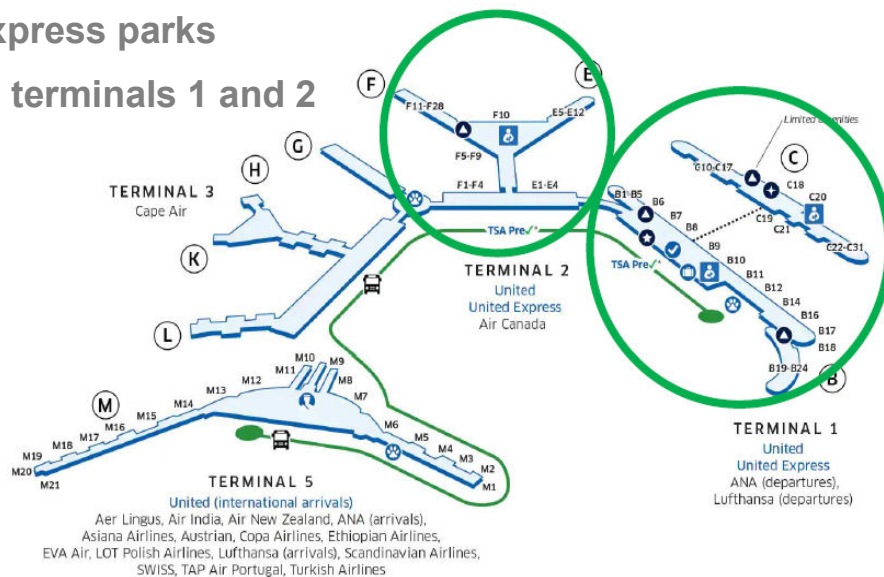

Operated by SkyWest Airlines

Chicago, Denver and beyond.
BOOK TODAY AT: www.united.com

800-864-8331

Or call your local travel agent

Chicago O'Hare International Airport Domestic Terminals

United Express parks
at O'Hare terminals 1 and 2

GROUND TRANSPORTATION

SALINA REGIONAL AIRPORT

Free Parking at Salina Regional Airport

SALINAAIRPORT.COM - Ground Transportation
Car Rentals

Hertz — 785-827-7237 | hertz.com
Enterprise — 785-825-1100 | enterprise.com
Long McArthur — 785-404-2857

Ride Services

OCCK CityGo Shuttle — 785-826-1583
All-Radio Cab — 785-825-4646
Designs Ride Service — 785-392-2227
Friendly Transport LLC — 785-422-8177

Uber | Lyft

SALINA HOTELS & ATTRACTIONS

VisitSalinaKS.org

Denver International Airport Terminals

Scan to get the app

- Quickly check in
- Manage your trip
- Check flight status

United Express parks at Denver's terminal B,
typically between B61 and B79

DENVER INTERNATIONAL AIRPORT