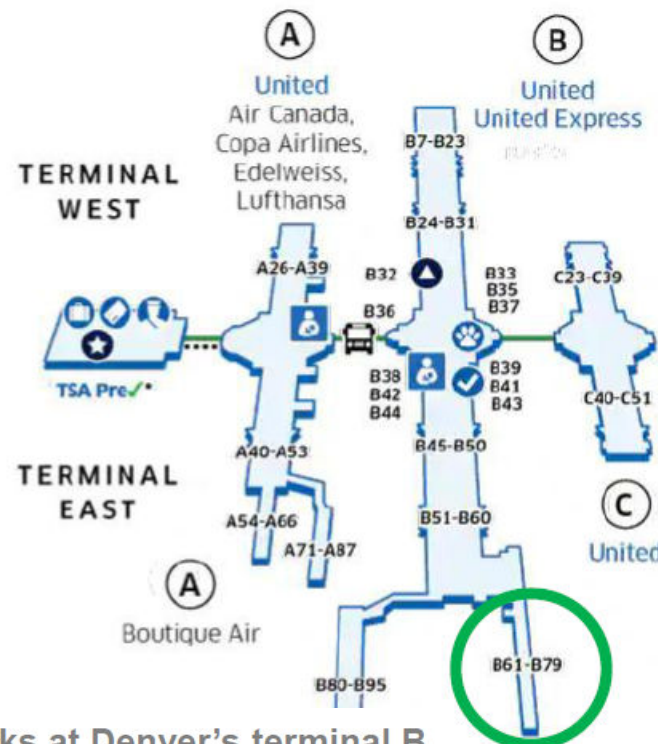

Ride Services

OCCK CityGo Shuttle — 785-826-1583
All-Radio Cab — 785-825-4646
Designs Ride Service — 785-392-2227
Friendly Transport LLC — 785-422-8177

Uber | Lyft

SALINA HOTELS & ATTRACTIONS

VisitSalinaKS.org

Denver International Airport Terminals

Scan to get the app

- Quickly check in
- Manage your trip
- Check flight status

United Express parks at Denver's terminal B,
typically between B61 and B79

DENVER INTERNATIONAL AIRPORT

A Line Commuter Rail (RTD) | RTD-Denver.com
Hotel Shuttles, Taxi Services, Rental Cars | FlyDenver.com

DENVER HOTELS & ATTRACTIONS

VisitDenver.com

O'HARE INTERNATIONAL AIRPORT

Hotel Shuttles, Taxi Services, Rental Cars
FlyChicago.com