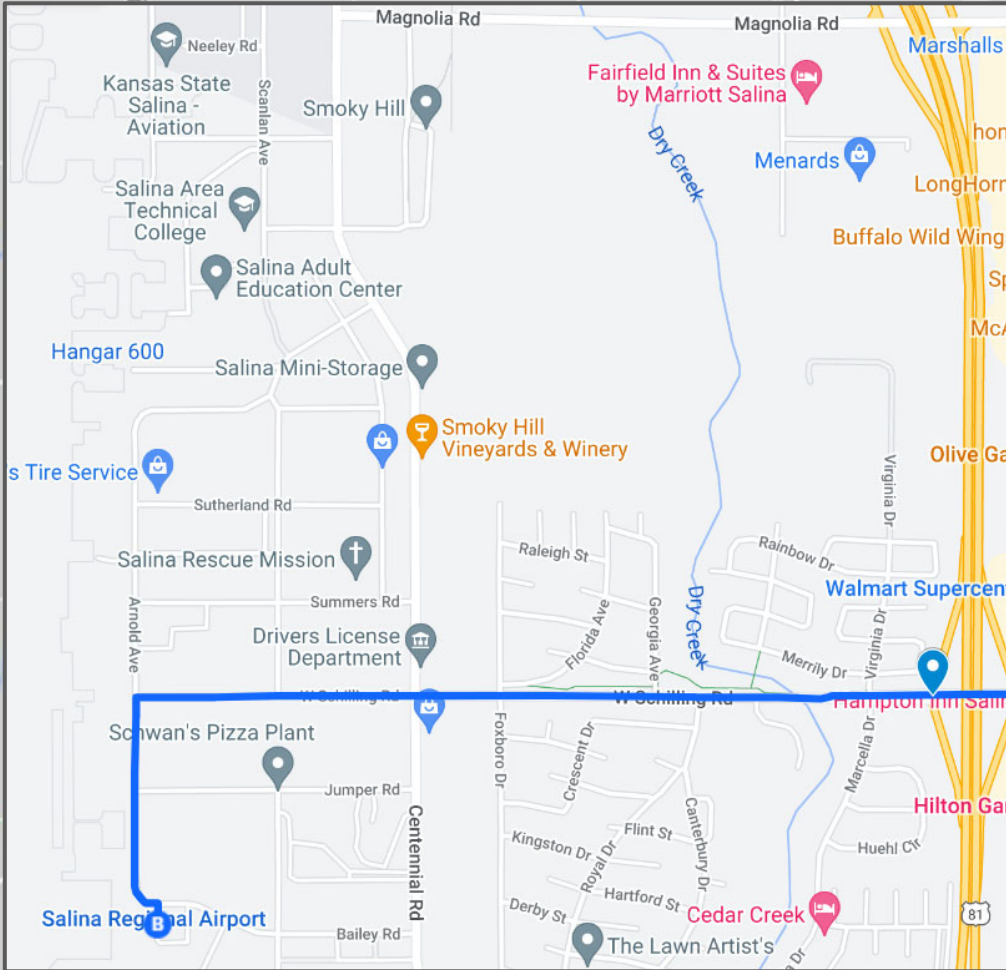

Directions

To: M.J. Kennedy Air Terminal
Salina Regional Airport

From I-70
South at the I-135
Junction, **Exit 251**
toward Wichita,
to Schilling Road,
Exit 89.

I-135

- **Schilling Road, Exit 89**
 - Southbound: Right (west) on Schilling Road
 - Northbound: Left (west) on Schilling Road
- Left (south) on Arnold Ave.

3237 Arnold Ave
Salina KS 67401