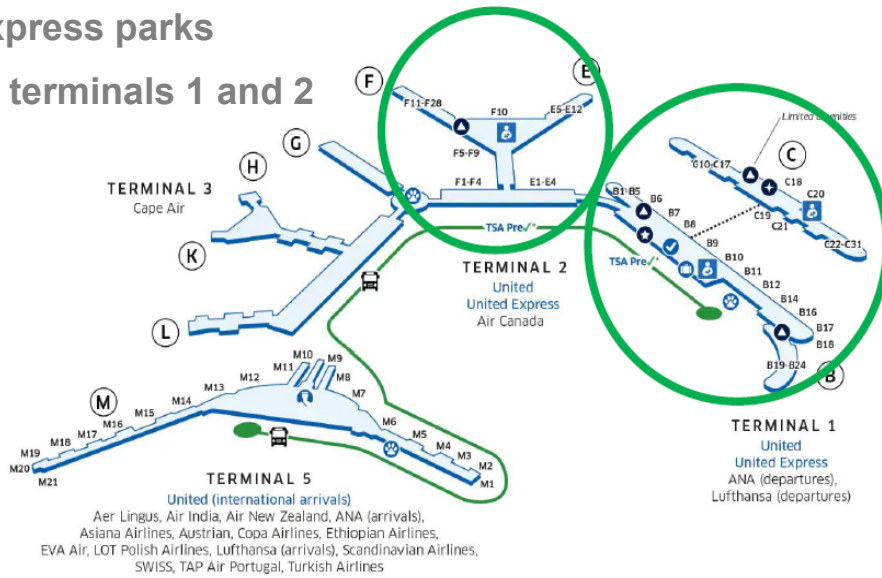

SALINA TO CHICAGO NON-STOP

<u>FREQUENCY</u>	<u>DEPARTS</u>	<u>ARRIVES</u>
Daily	3:28 PM	5:50 PM

CHICAGO TO SALINA ONE-STOP

<u>FREQUENCY</u>	<u>DEPARTS</u>	<u>ARRIVES</u>
Daily	11:55 AM	3:28 PM

ALL TIMES ARE SUBJECT TO CHANGE

Chicago O'Hare International Airport Domestic Terminals

United Express parks
at O'Hare terminals 1 and 2

GROUND TRANSPORTATION

SALINA REGIONAL AIRPORT

Free Parking at Salina Regional Airport

SALINAAIRPORT.COM - Ground Transportation

Car Rentals

Hertz —785-827-7237 | hertz.com
Enterprise —785-825-1100 | enterprise.com
Long McArthur —785-404-2857

Ride Services

OCCK CityGo Shuttle —785-826-1583
All-Radio Cab—785-825-4646
Designs Ride Service—785-392-2227
Friendly Transport LLC —785-422-8177

Uber | Lyft

SALINA HOTELS & ATTRACTIONS

VisitSalinaKS.org

Denver International Airport Terminals

United Express parks at Denver's terminal B,
typically between B61 and B79

DENVER INTERNATIONAL AIRPORT

A Line Commuter Rail (RTD) | RTD-Denver.com
Hotel Shuttles, Taxi Services, Rental Cars | FlyDenver.com