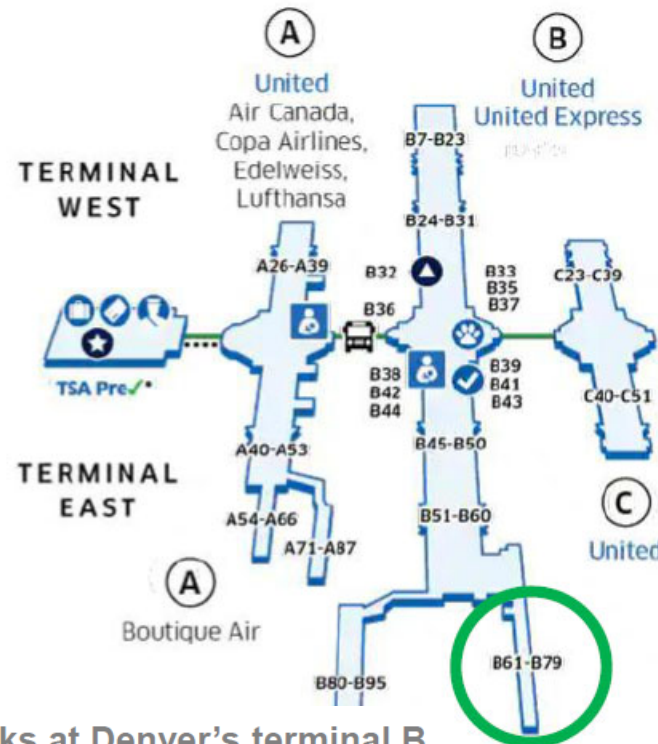

SALINA TO CHICAGO NON-STOP

<u>FREQUENCY</u>	<u>DEPARTS</u>	<u>ARRIVES</u>
Daily	3:28 PM	5:50 PM

CHICAGO TO SALINA ONE-STOP

<u>FREQUENCY</u>	<u>DEPARTS</u>	<u>ARRIVES</u>
Daily	11:55 AM	3:28 PM

ALL TIMES ARE SUBJECT TO CHANGE

Chicago O'Hare International Airport Domestic Terminals

United Express parks
at O'Hare terminals 1 and 2

GROUND TRANSPORTATION

SALINA REGIONAL AIRPORT

Free Parking at Salina Regional Airport

SALINAAIRPORT.COM - Ground Transportation

Car Rentals

Hertz —785-827-7237 | hertz.com
Enterprise —785-825-1100 | enterprise.com
Long McArthur —785-404-2857

Ride Services

OCCK CityGo Shuttle —785-826-1583
All-Radio Cab—785-825-4646
Designs Ride Service—785-392-2227
Friendly Transport LLC —785-422-8177

Uber | Lyft

SALINA HOTELS & ATTRACTIONS

VisitSalinaKS.org

Denver International Airport Terminals

United Express parks at Denver's terminal B,
typically between B61 and B79

DENVER INTERNATIONAL AIRPORT

A Line Commuter Rail (RTD) | RTD-Denver.com
Hotel Shuttles, Taxi Services, Rental Cars | FlyDenver.com