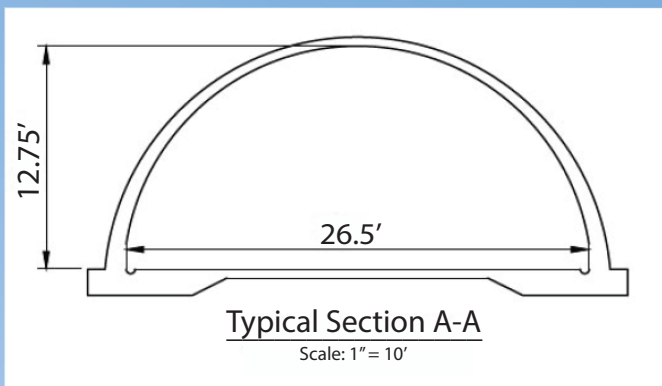

3334 Airport Rd
Salina, KS 67401

Storage Igloo For Lease

- 1,590 Sq Ft. concrete arch
- 16" reinforced concrete walls
- Dry storage
- Extremely secure
- \$225.00 per month