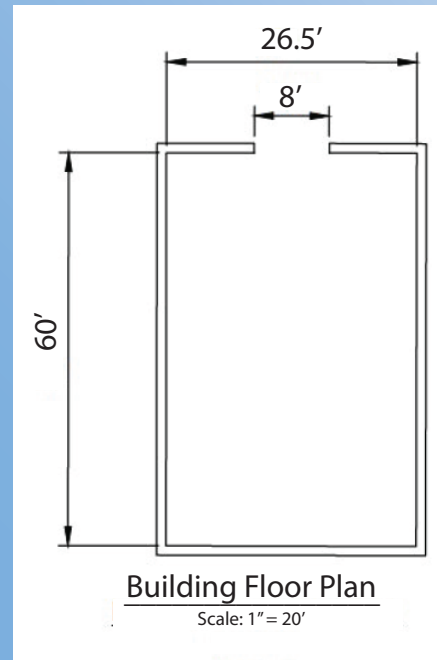

3334 Airport Rd
Salina, KS 67401

Storage Igloo For Lease

- 1,590 Sq Ft. concrete arch
- 16" reinforced concrete walls
- Dry storage
- Extremely secure
- \$225.00 per month