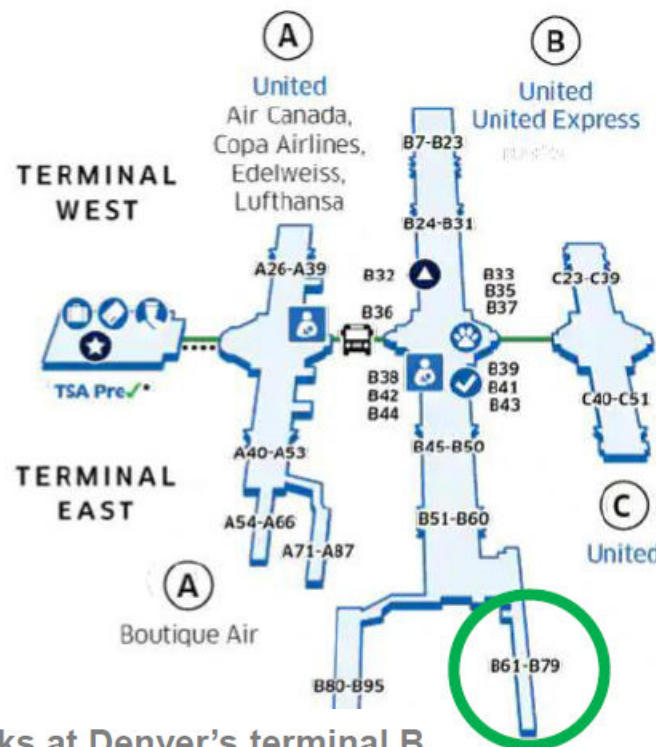

Chicago O'Hare International Airport Domestic Terminals

United Express parks
at O'Hare terminals 1 and 2

GROUND TRANSPORTATION

SALINA REGIONAL AIRPORT

Free Parking at Salina Regional Airport

SALINAIRPORT.COM - Ground Transportation

Uber | Lyft

SALINA HOTELS & ATTRACTIONS

VisitSalinaKS.org

Denver International Airport Terminals

Scan to get the app

- Quickly check in
- Manage your trip
- Check flight status

United Express parks at Denver's terminal B,
typically between B61 and B79

DENVER INTERNATIONAL AIRPORT

A Line Commuter Rail (RTD) | RTD-Denver.com
Hotel Shuttles, Taxi Services, Rental Cars | FlyDenver.com

DENVER HOTELS & ATTRACTIONS

VisitDenver.com

O'HARE INTERNATIONAL AIRPORT