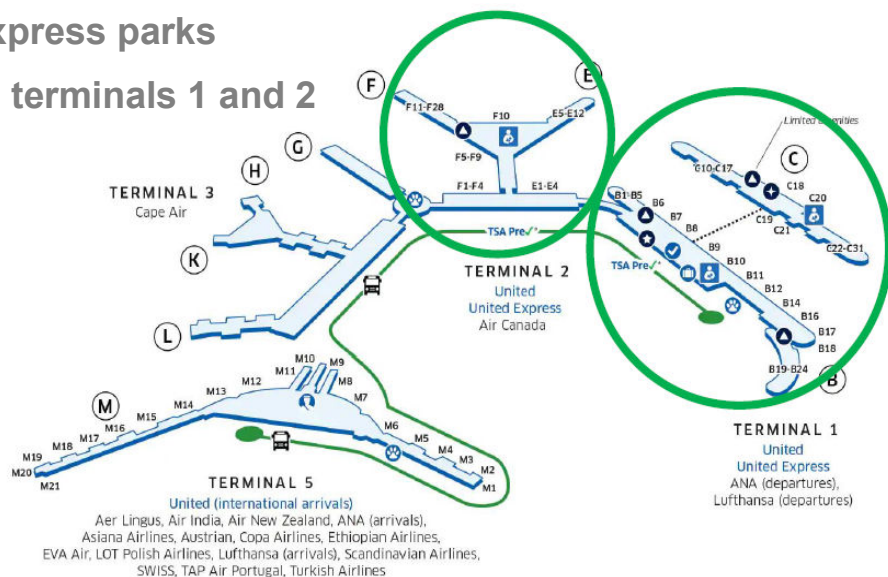

Chicago O'Hare International Airport Domestic Terminals

United Express parks
at O'Hare terminals 1 and 2

GROUND TRANSPORTATION

SALINA REGIONAL AIRPORT

Free Parking at Salina Regional Airport

SALINAIRPORT.COM - Ground Transportation

Car Rentals

Hertz —785-827-7237 | hertz.com
Enterprise —785-825-1100 | enterprise.com
Long McArthur —785-404-2857

Ride Services

OCCK CityGo Shuttle —785-826-1583
All-Radio Cab—785-825-4646
Designs Ride Service—785-392-2227
Friendly Transport LLC —785-422-8177

Uber | Lyft

SALINA HOTELS & ATTRACTIONS

VisitSalinaKS.org

Denver International Airport Terminals

Scan to get the app

- Quickly check in
- Manage your trip
- Check flight status

United Express parks at Denver's terminal B,
typically between B61 and B79