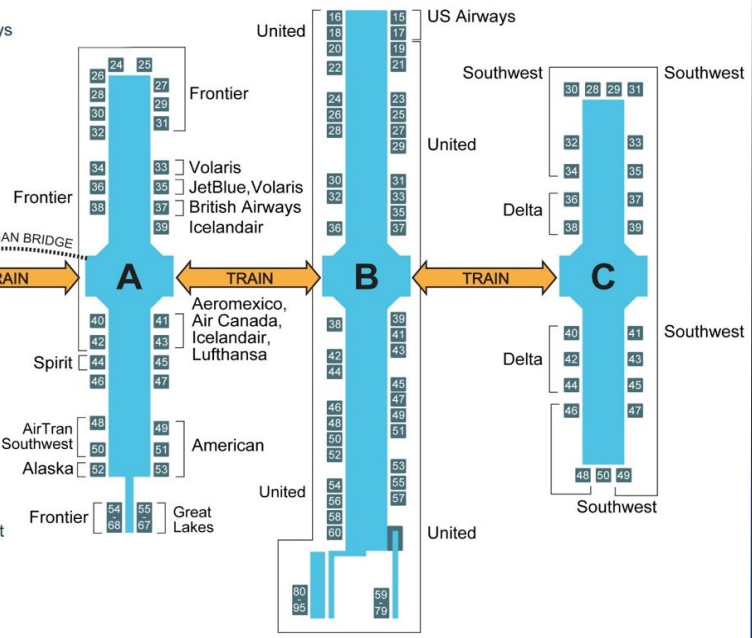

# Denver International Airport Terminals

## Terminal West Ticketing & Baggage

- Aeromexico
- Air Canada
- American
- British Airways
- Icelandair
- Lufthansa
- United
- US Airways
- Volaris

## Jeppesen Terminal

## Terminal East Ticketing & Baggage

- AirTran
- Alaska
- Delta
- Frontier
- Great Lakes
- JetBlue
- Southwest
- Spirit

- Security Screening Areas (Levels 5 & 6)
- Access To Train (Level 5)
- Baggage Claim (Level 5)
- Ticket Counters (Level 6)
- International US Customs Arrivals (Level 5)
- Domestic Arrivals (Level 5)