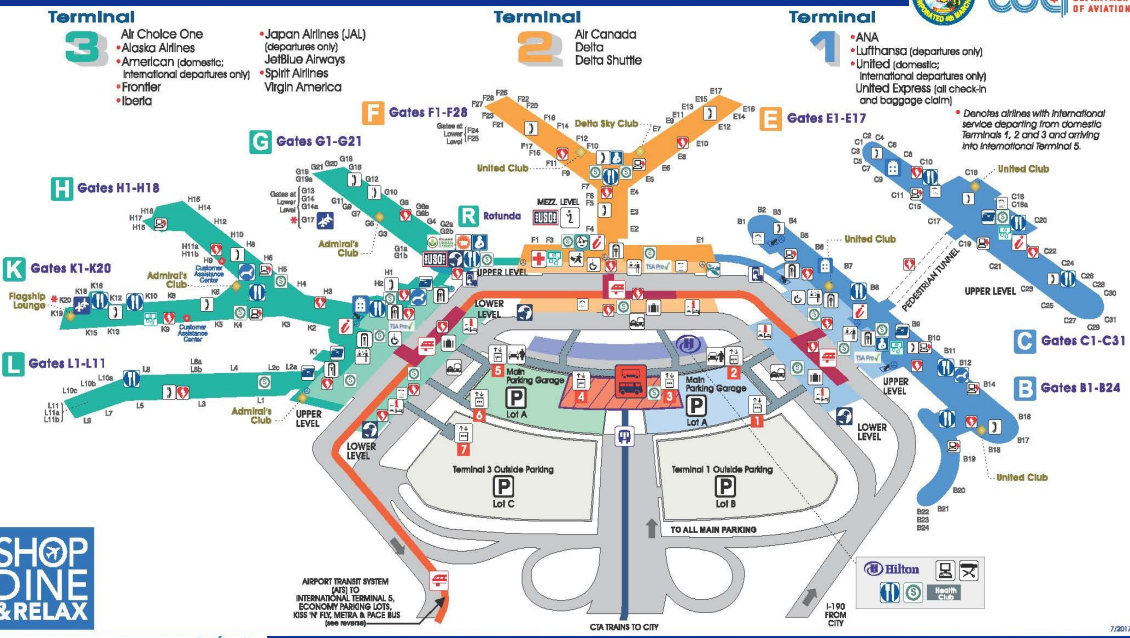

# Chicago O'Hare International Airport Domestic Terminals

# Salina Regional Airport

Free Parking at Salina Regional Airport

## Terminal East Ticketing & Baggage

- AirTran
- Alaska
- Delta
- Frontier
- Great Lakes
- JetBlue
- Southwest
- Spirit

- Security Screening Areas (Levels 5 & 6)
- Access To Train (Level 5)
- Baggage Claim (Level 5)
- Ticket Counters (Level 6)
- International US Customs Arrivals (Level 5)
- Domestic Arrivals (Level 5)