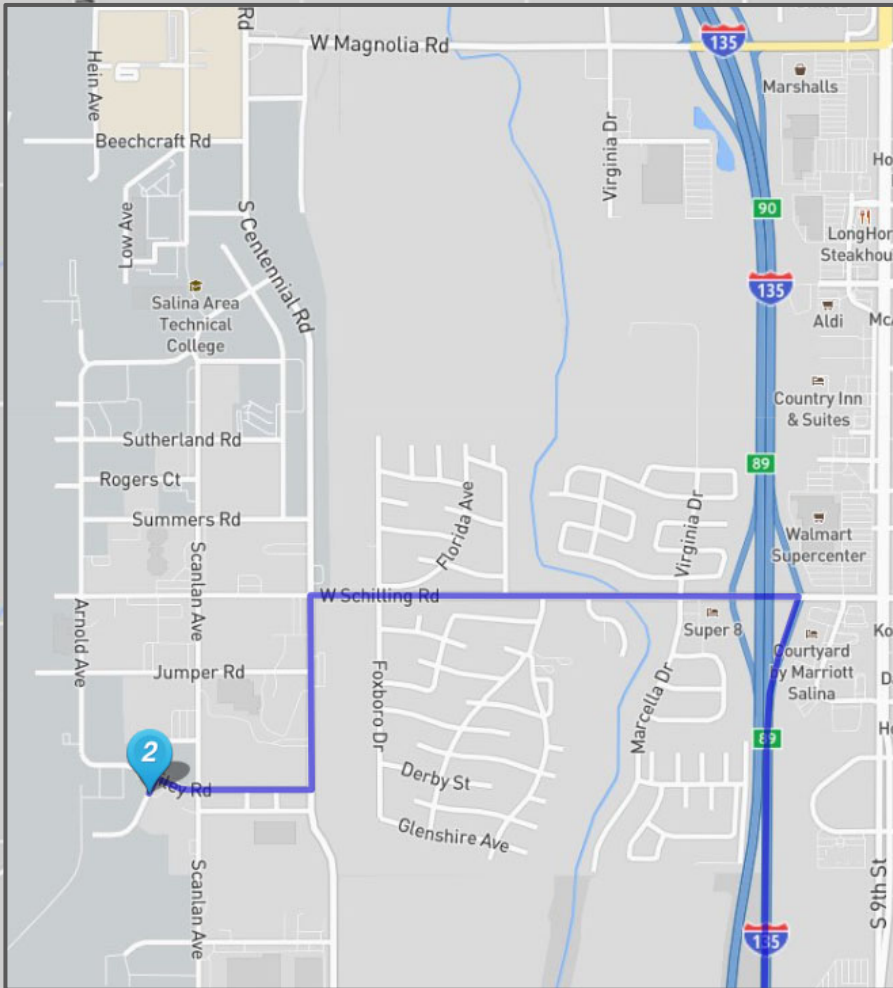

# Directions

To: M.J. Kennedy Air Terminal  
Salina Regional Airport

**From I-70**  
South at the I-135  
Junction, **Exit 251**  
toward Wichita,  
to Schilling Road,  
**Exit 89.**

## I-135

- **Schilling Road, Exit 89**
  - Southbound: Right (west) on Schilling Road
  - Northbound: Left (west) on Schilling Road
- Left (south) on Centennial Road
- Right (west) on Arnold Ave.

3237 Arnold Ave  
Salina KS 67401